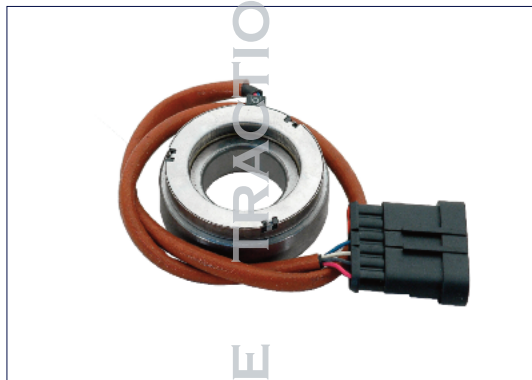

up-to-date : 29-01-2013

PDF INFO ►

AM 905202	SKF 6202	15*35*11	BMB-6202/032S2 EA002A	32 pulse
AM 905204	SKF 6204	20*47*14	BMB-6204/048S2 EA002	48 pulse
AM 905205	SKF 6205	20*52*15	BMB-6205/048S2 EA002A	48 pulse

AM 905206	SKF 6206	30*62*16	BMB-6206/064S2 EA002A	64 pulse
AM 905208	SKF 6208	40*80*18	BMB-6208/080S2 EB002A	80 pulse
AM 905209	SKF 6209	45*85*19	BMB-6209/080S2 EB002A	80 pulse

AM 905207	NTN 6206	30*62*16		64 pulse
-----------	----------	----------	--	----------

AM 908545	KIT	female	1 x socket - 4 x plug 4 x rub. seal	
AM 908546	KIT	male	1 x socket - 4 x plug 4 x rub. seal	

AM 908543	KIT	female	1 x socket - 6 x plug 6 x rub. seal	
AM 908544	KIT	male	1 x socket - 6 x plug 6 x rub. seal	