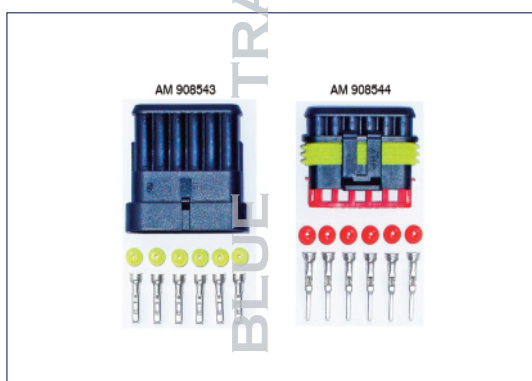

up-to-date : 29-01-2013

PDF INFO ►

AM 905202	SKF 6202	15*35*11	BMB-6202/032S2 EA002A	32 pulse
AM 905204	SKF 6204	20*47*14	BMB-6204/048S2 EA002	48 pulse
AM 905205	SKF 6205	20*52*15	BMB-6205/048S2 EA002A	48 pulse

AM 905206	SKF 6206	30*62*16	BMB-6206/064S2 EA002A	64 pulse
AM 905208	SKF 6208	40*80*18	BMB-6208/080S2 EB002A	80 pulse
AM 905209	SKF 6209	45*85*19	BMB-6209/080S2 EB002A	80 pulse

AM 905207	NTN 6206	30*62*16		64 pulse
-----------	----------	----------	--	----------

AM 908545	KIT	female	1 x socket - 4 x plug 4 x rub. seal	
AM 908546	KIT	male	1 x socket - 4 x plug 4 x rub. seal	

AM 908543	KIT	female	1 x socket - 6 x plug 6 x rub. seal	
AM 908544	KIT	male	1 x socket - 6 x plug 6 x rub. seal	