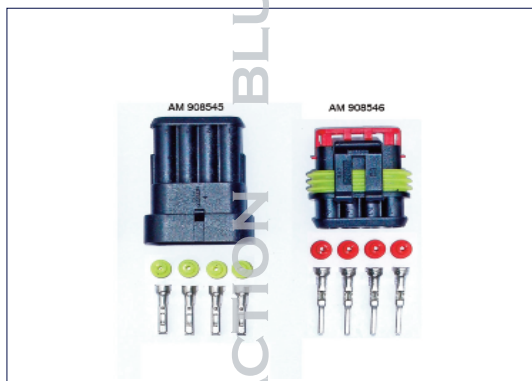

up-to-date : 29-01-2013

PDF INFO ►

AM 905202	SKF 6202	15*35*11	BMB-6202/032S2 EA002A	32 pulse
AM 905204	SKF 6204	20*47*14	BMB-6204/048S2 EA002	48 pulse
AM 905205	SKF 6205	20*52*15	BMB-6205/048S2 EA002A	48 pulse

AM 905206	SKF 6206	30*62*16	BMB-6206/064S2 EA002A	64 pulse
AM 905208	SKF 6208	40*80*18	BMB-6208/080S2 EB002A	80 pulse
AM 905209	SKF 6209	45*85*19	BMB-6209/080S2 EB002A	80 pulse

AM 905207	NTN 6206	30*62*16		64 pulse
-----------	----------	----------	--	----------

AM 908545	KIT	female	1 x socket - 4 x plug 4 x rub. seal	
AM 908546	KIT	male	1 x socket - 4 x plug 4 x rub. seal	

AM 908543	KIT	female	1 x socket - 6 x plug 6 x rub. seal	
AM 908544	KIT	male	1 x socket - 6 x plug 6 x rub. seal	